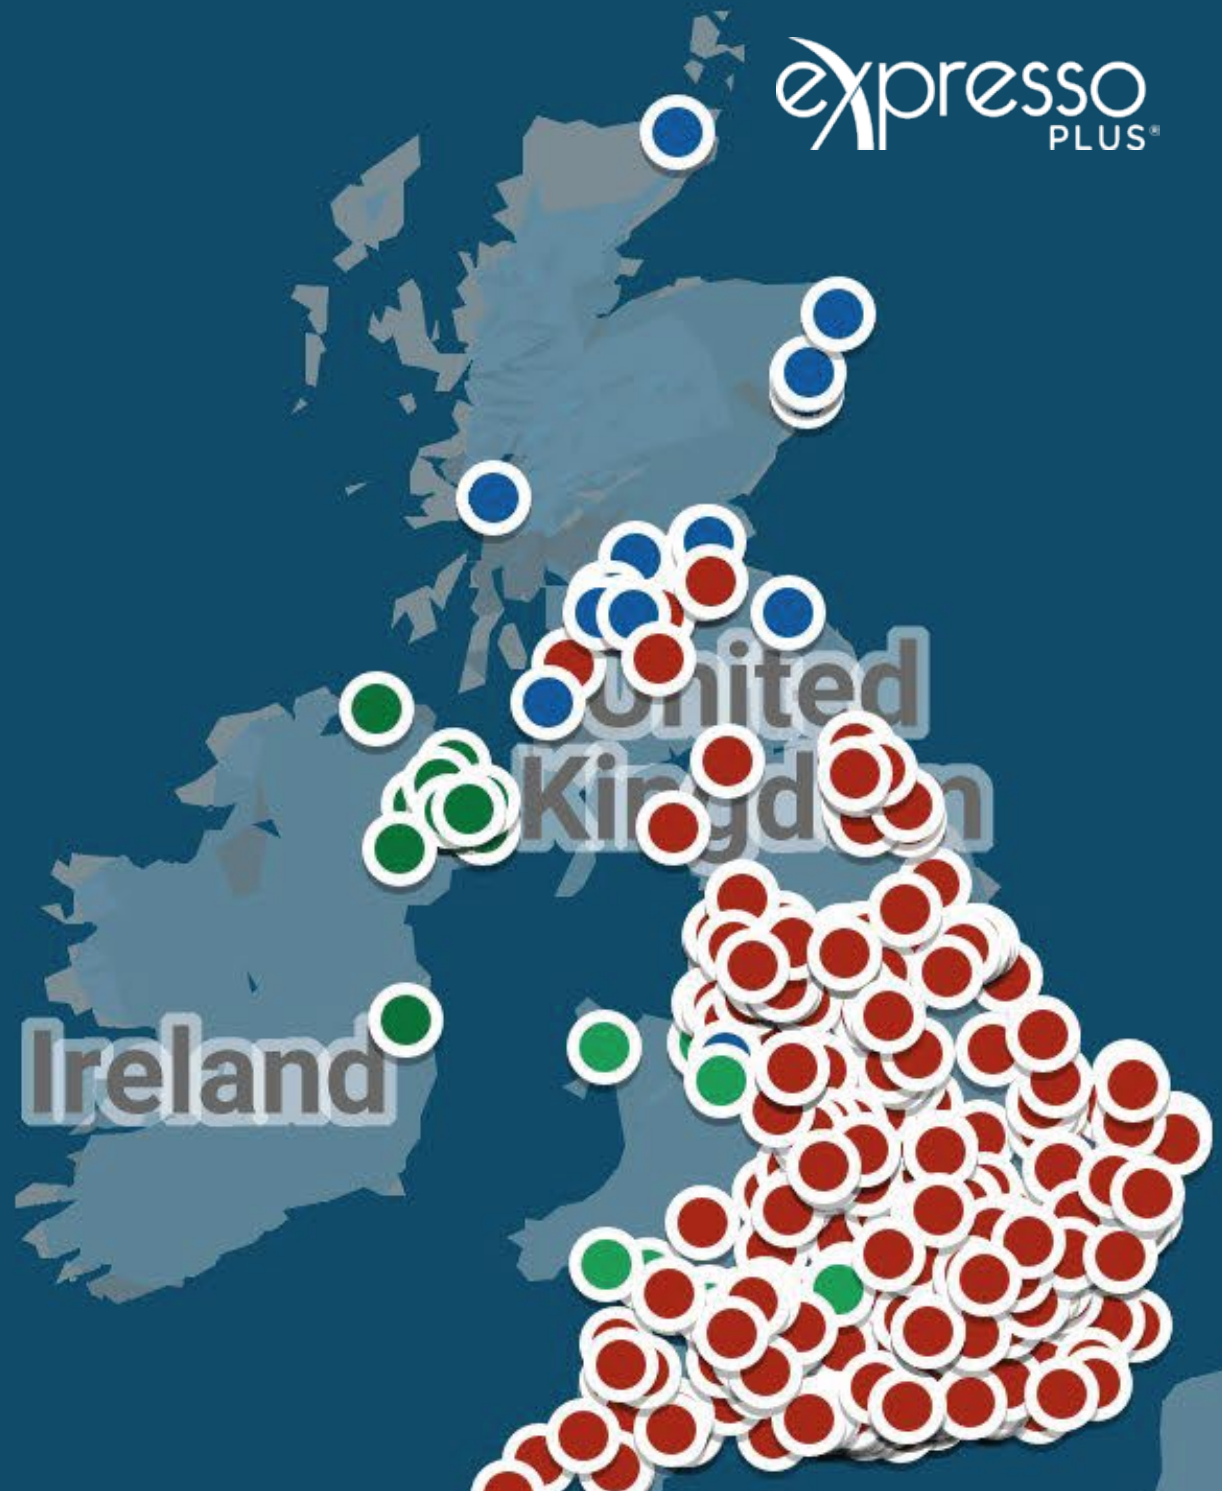

*since 2014

LAVAZZA

TORINO, ITALIA, 1895

expresso
PLUS*

Established in **2014**.
Have over **55 years'** experience
in the Coffee2Go market.

Part of the Montagu Group family.

Customers

200+
customers

500+
sites

Catering to all industries

- 84.6%** Convenience
- 8.6%** Petrol Forecourt
- 3.2%** Leisure
- 3.1%** Other

Partners

expresso
PLUS[®]

Working with
LEADING
brands.

Building Bespoke Solutions

PRODUCT
TRIANGLE 1
On-Demand all-fragrance
to be used in the
expresso PLUS[®]

INNOVATION
at the heart
of our business.

expresso PLUS[®]

2 go

FRONT SIDE

Timeline

2 Falcon Gate, Falcon Way, Shire Park
Welwyn Garden City, Hertfordshire
AL7 1TW

03300 24 04 14 | info@expressoplus.com
www.expressoplus.com