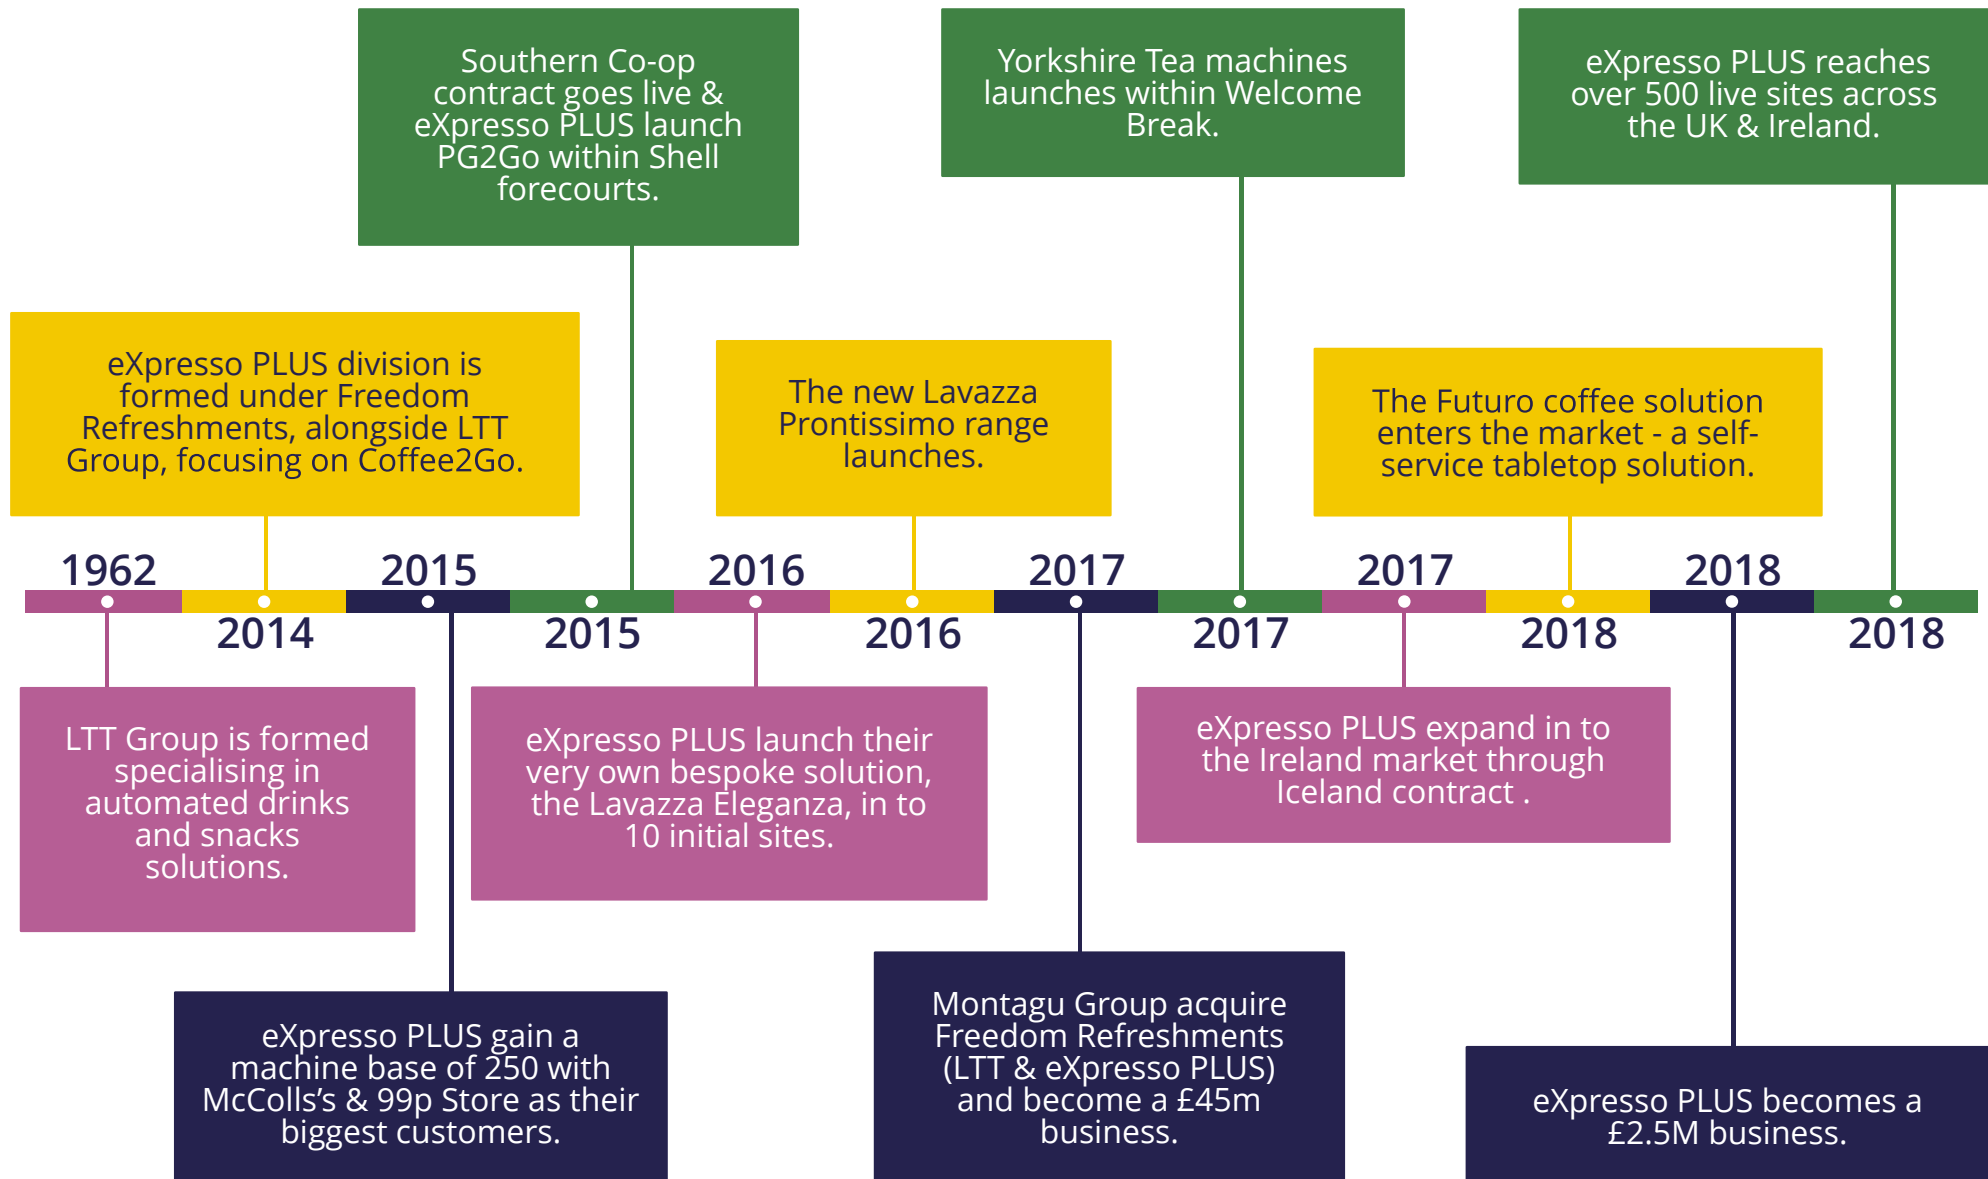

expresso
PLUS®

At A Glance

expresso
PLUS

Fastest growing Coffee2Go company in the UK

390%

increase in
machine placements*

68%

turnover increase*

*since 2014

LAVAZZA

TORINO, ITALIA, 1895

expresso
PLUS*

Established in **2014**.
Have over **55 years'** experience
in the Coffee2Go market.

Part of the Montagu Group family.

Customers

200+
customers

500+
sites

Catering to all industries

- 84.6%** Convenience
- 8.6%** Petrol Forecourt
- 3.2%** Leisure
- 3.1%** Other

Partners

expresso
PLUS[®]

Working with
LEADING
brands.

Building Bespoke Solutions

PRODUCT
TRIANGLE 1
On-Demand all-fragrance
to be used in the
expresso PLUS[®]

INNOVATION
at the heart
of our business.

expresso PLUS[®]

2 go

FRONT SIDE

Timeline

2 Falcon Gate, Falcon Way, Shire Park
Welwyn Garden City, Hertfordshire
AL7 1TW

03300 24 04 14 | info@expressoplus.com
www.expressoplus.com