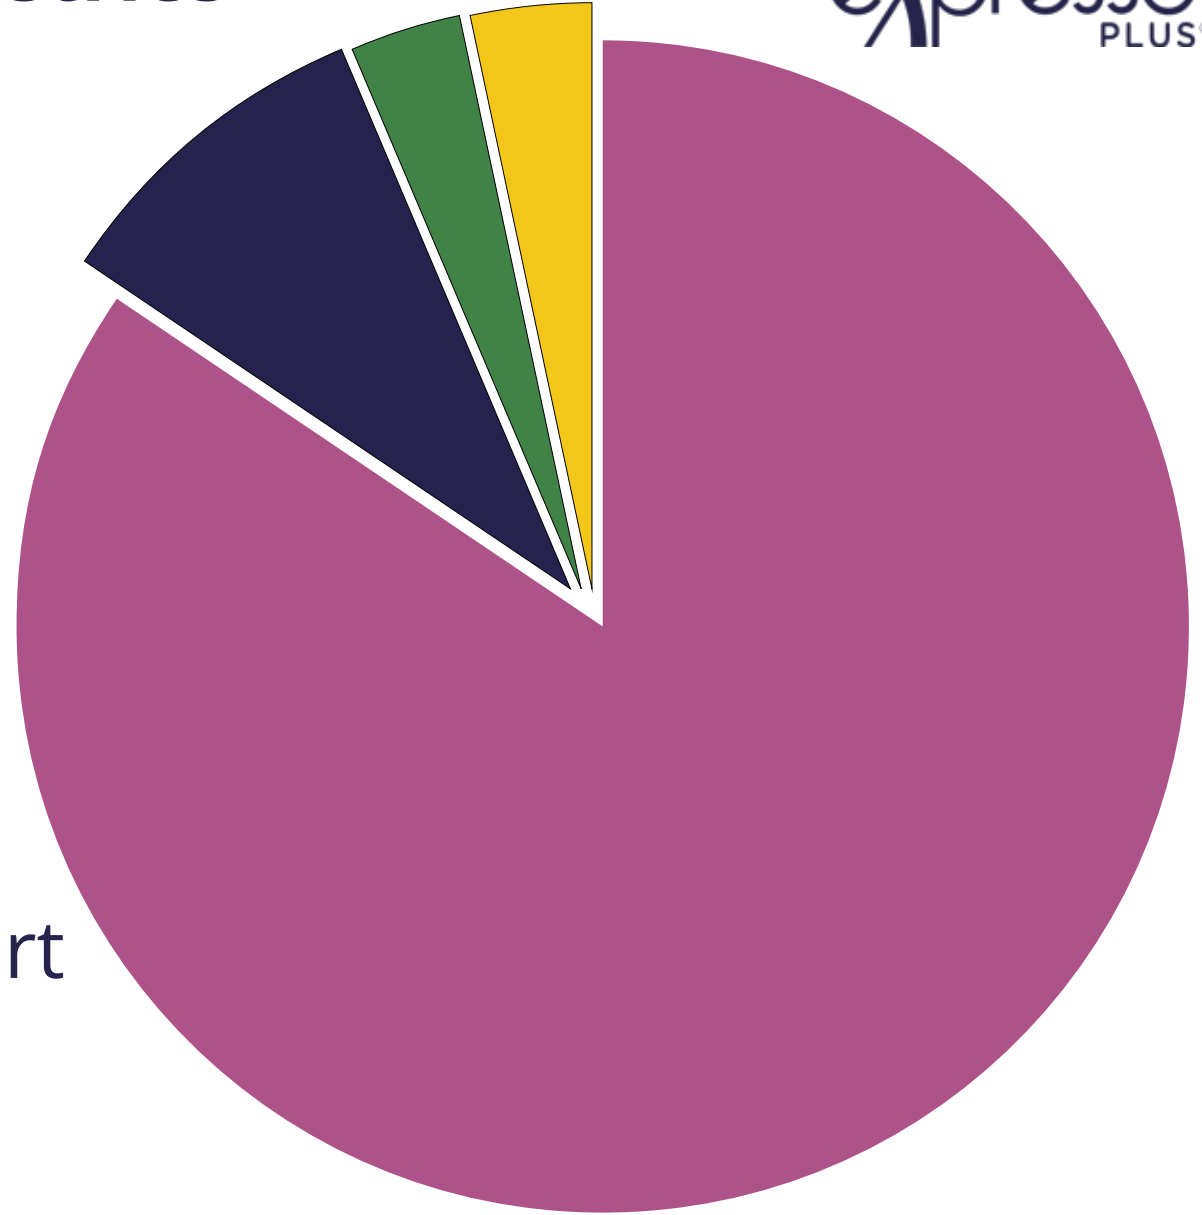

*since 2014

LAVAZZA

TORINO, ITALIA, 1895

expresso
PLUS*

Established in **2014**.
Have over **55 years'** experience
in the Coffee2Go market.

Part of the Montagu Group family.

Customers

200+
customers

500+
sites

Catering to all industries

- 84.6%** Convenience
- 8.6%** Petrol Forecourt
- 3.2%** Leisure
- 3.1%** Other

Partners

expresso
PLUS[®]

Working with
LEADING
brands.

Building Bespoke Solutions

PRODUCT
TRIANGLE 1
On-Demand all-fragrance
to be used in the
expresso PLUS[®]